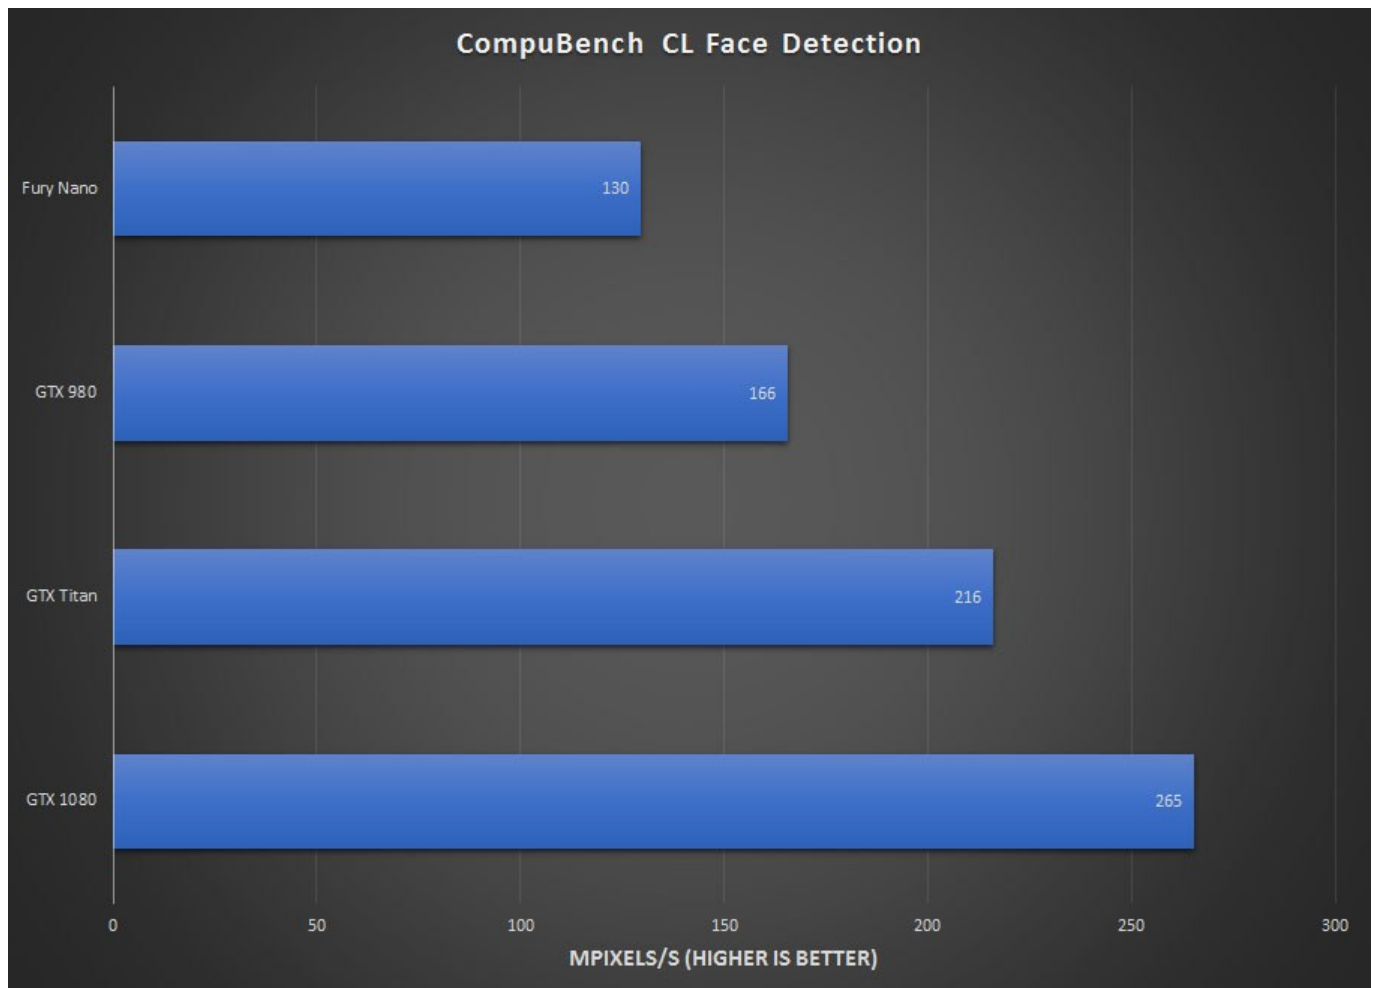

[Sha 256 Cloud Mining Calculator Ltc Stock Reit](#)

[Sha 256 Cloud Mining Calculator Ltc Stock Reit](#)

0 MHS per 1 0 cloud instance owned - (Cloud Script) Follows Litecoin difficulty, which in the past has increased exponentially.. 00000000 BTC Examples for Cloud SHA-256 4 0 instance *Cloud mining should be considered as a fun, recreational activity and not a source of income or investment.

[khatrimaza fast and floriis 7 480p](#)

- From the drop-down menu, select Settings • At the bottom of the page, click the Show advanced settings link.. In addition to the normal risks associated with investing and mining, cryptocurrency mining investments and related instruments may involve risk of capital loss from unfavorable fluctuation in cryptocurrency values, exchange-related risks, policy risks, liquidity, and market price fluctuation and demand. [download snes super nintendo 3000 jogos ps2 isos](#)