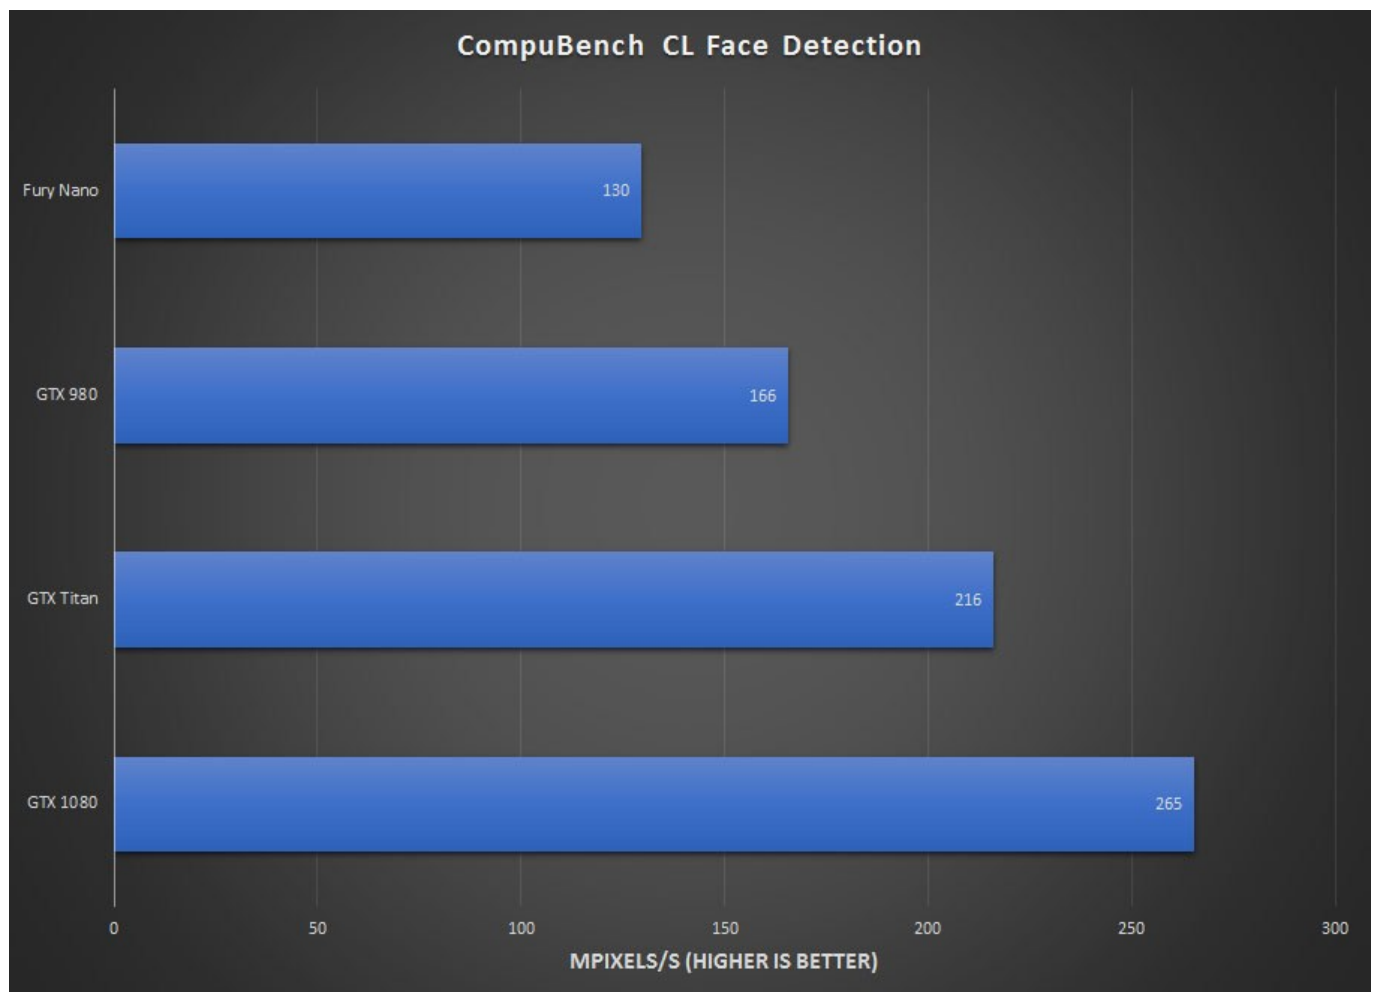

[Sha 256 Cloud Mining Calculator Ltc Stock Reit](#)

[Sha 256 Cloud Mining Calculator Ltc Stock Reit](#)

0 MHS per 1 0 cloud instance owned - (Cloud Script) Follows Litecoin difficulty, which in the past has increased exponentially.. 00000000 BTC Examples for Cloud SHA-256 4 0 instance *Cloud mining should be considered as a fun, recreational activity and not a source of income or investment.

[khatrimaza fast and floriis 7 480p](#)

- From the drop-down menu, select Settings • At the bottom of the page, click the Show advanced settings link.. In addition to the normal risks associated with investing and mining, cryptocurrency mining investments and related instruments may involve risk of capital loss from unfavorable fluctuation in cryptocurrency values, exchange-related risks, policy risks, liquidity, and market price fluctuation and demand. [download snes super nintendo 3000 jogos ps2 isos](#)